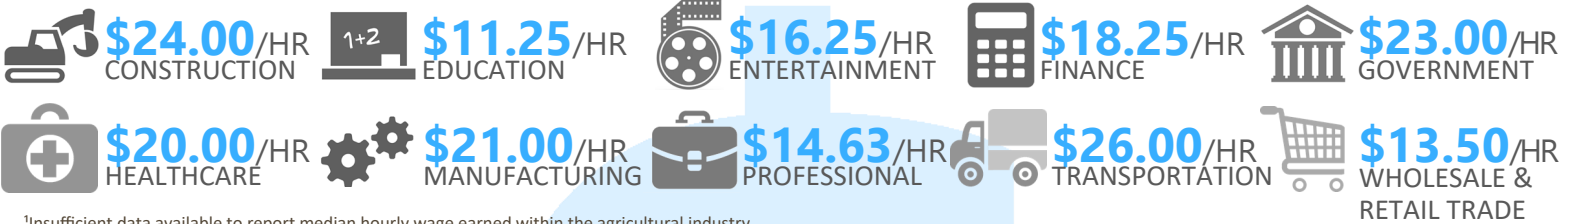

35.8%

EARN AN ANNUAL SALARY

7.6%

EARN A COMMISSION

Alternative compensation types were reported that are not delineated in the above breakout.

MEDIAN WAGES BY INDUSTRY¹:

¹Insufficient data available to report median hourly wage earned within the agricultural industry.

MEDIAN WAGES OF THOSE UNLIKELY TO CHANGE EMPLOYMENT:

\$20.06/HR & \$67,000/YR

\$17.00/HOUR
\$67,000/YEAR
MEDIAN WAGES

EMPLOYED, LIKELY TO CHANGE EMPLOYMENT

MEDIAN WAGES BY OCCUPATIONAL CATEGORY² & GENDER: