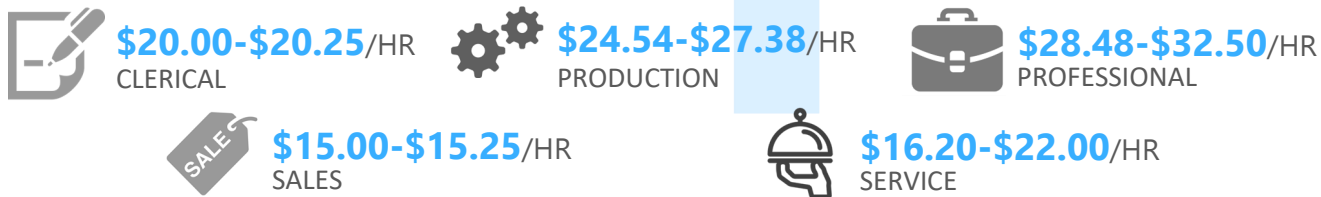

MEDIAN WAGES OF THOSE UNLIKELY TO CHANGE EMPLOYMENT:

\$20.06/HR & \$67,000/YR

\$17.00/HOUR
\$67,000/YEAR
MEDIAN WAGES

EMPLOYED, LIKELY TO CHANGE EMPLOYMENT

MEDIAN WAGES BY OCCUPATIONAL CATEGORY² & GENDER:

WAGE THRESHOLDS³:

OVERALL:

\$20.00 TO \$24.00/HR & \$73,900 TO \$80,000/YR

BY OCCUPATIONAL CATEGORY³:

²Insufficient data available to report hourly wage information within the agricultural & managerial occupational categories. ³Range to attract 66% to 75% of applicants.