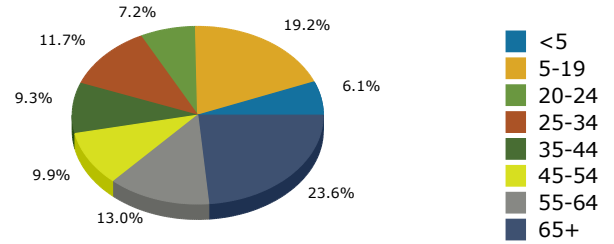

2019 Population by Race

2019 Population by Age

Households

2019 Home Value

2019-2024 Annual Growth Rate

Household Income

Source: U.S. Census Bureau, Census 2010 Summary File 1. Esri forecasts for 2019 and 2024.