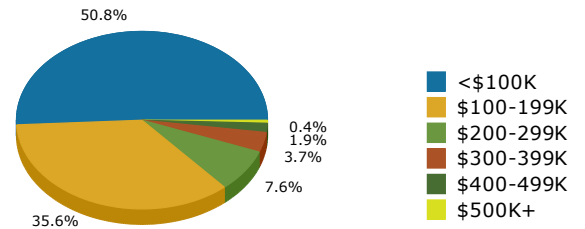

2019 Population by Race

2019 Population by Age

Households

2019 Home Value

2019-2024 Annual Growth Rate

Household Income

Source: U.S. Census Bureau, Census 2010 Summary File 1. Esri forecasts for 2019 and 2024.