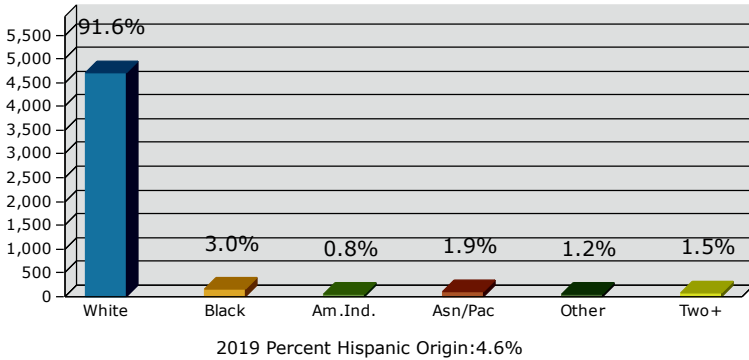

2019 Population by Race

2019 Population by Age

Households

2019 Home Value

2019-2024 Annual Growth Rate

Household Income

Source: U.S. Census Bureau, Census 2010 Summary File 1. Esri forecasts for 2019 and 2024.